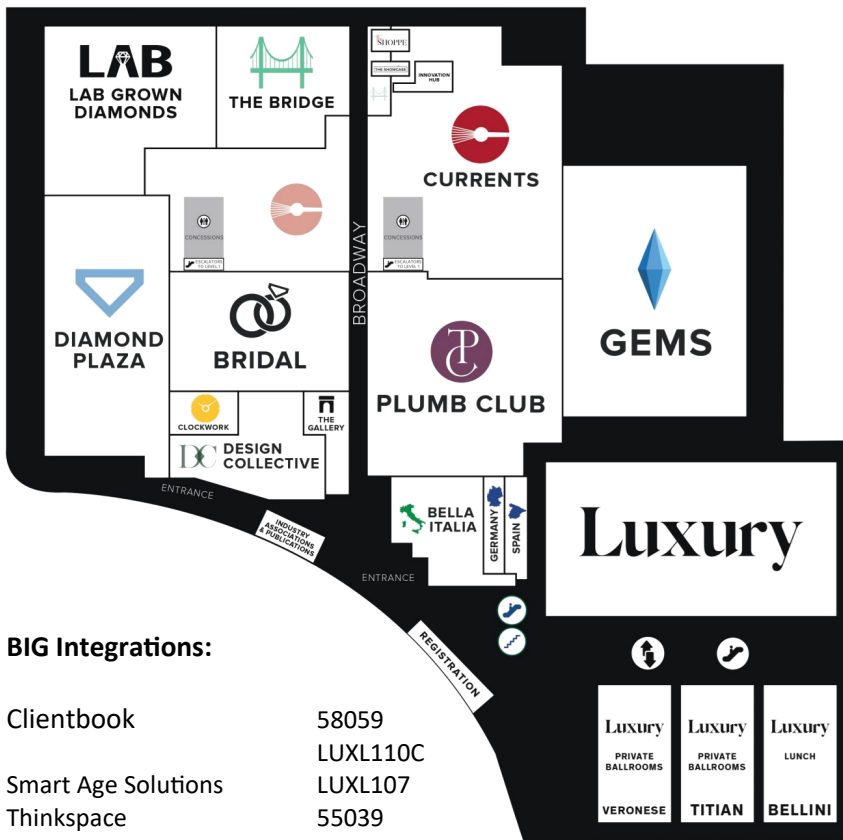

Level 1 | The Venetian Expo

JCK 2022 Directory

The BIG Network Vendors by Neighborhood:

Luxury:

| | |
|-------------------------|-------------|
| A.JAFFE | LUX1026 |
| A LINK | LUX223 |
| Ashi Diamonds | LUX1227 |
| Crown Ring Bridal House | LUX1207 |
| David Weisz | LUX241 |
| De Beers Group Ignite | LUXL108 |
| Fana | LUX813 |
| Gems One | LUX331 |
| GN Diamond | LUX1217 |
| Gabriel & Co | VER2504-05 |
| HRA Group / Dialog | TITIAN-2203 |
| LeVian | VERONESE-1 |
| Martin Flyer Jewelry | LUX717 |
| M.K. Luxury Group | LUX703 |
| Nelson Jewellery USA | LUX301 |
| Ofer Mizrahi Diamonds | VER2506 |
| Pe Jay Creations | LUX812 |
| Penny Preville | LUX917 |
| Shy Creation | LUX129 |
| Simon G Jewelry | LUX423 |
| Sylvie | LUX903 |
| VDORA | LUX535 |

Level 2 | The Venetian Expo

Plumb Club:

| | |
|-------------------------|--------|
| A.JAFFE | PC-830 |
| ArtCarved Bridal | PC-210 |
| Frederick Goldman, Inc. | PC-210 |
| IDD | PC-810 |
| Mercury Ring | PC-130 |
| ODI / Original Designs | PC-110 |
| Sandeep Diamond Corp | PC-190 |
| SDC Creation | PC-730 |
| Shefi Diamonds | PC-740 |

Diamond Plaza:

| | |
|----------------|------|
| De Beers Group | 4075 |
| Taché | 3080 |

BIG Integrations:

| | |
|--------------------------|----------|
| Clientbook | 58059 |
| | LUXL110C |
| Smart Age Solutions | LUXL107 |
| Thinkspace | 55039 |
| Virtual Diamond Boutique | 15051 |