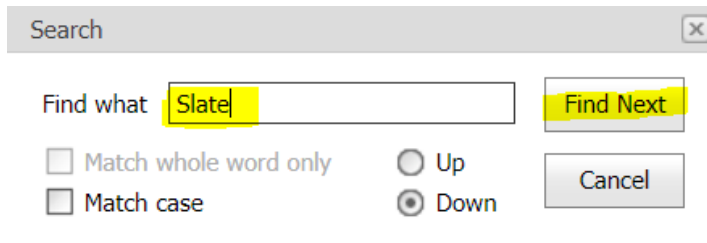

Balance to Buy™ Pro Tip - Binoculars

Objective: How to find something without scrolling through the report

Solution: Use the binocular search function

Have you ever wondered about those binoculars in the navigation bar? They are the icon for a search function.

If the report has that word or number in it, the report will find it and highlight it for you. This is a great feature for finding style numbers, vendors, or even specific words in a description.

Secrid
Freida Rothman
Stanton Color
Slate & Tell
M & L
Bronzallure (milanesi & Co.)
..