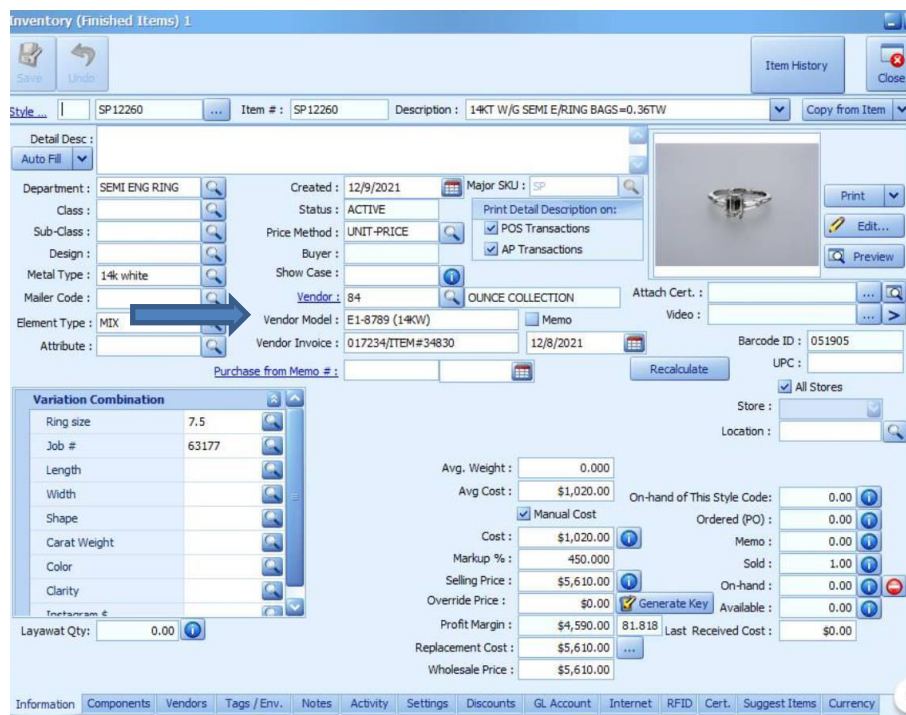

Armenta

Vendor Style Guide

For Jewelmate Point of Sale

Armenta has created their vendor style numbers in such a way that each variation of a particular design is accounted for, so there is no need to customize your numbers with metal colors, gemstones, sizes, or other information.

The correct style number for **Armenta** is entered in the Vendor Model field: **17893**

Examples of incorrectly entered style numbers: **17893 – SO**, **17893 (CUSTOMER NAME)**, **17893 size 8**

Armenta does not use serial numbers.

* As of 12/15/2021: Jewelmate has a 150-character limit for entering vendor style numbers and a 30-character limit for serial numbers.