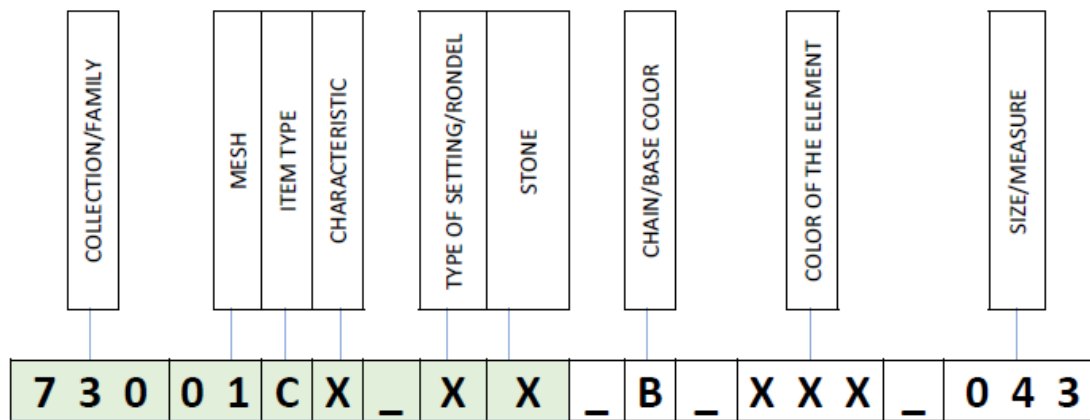

FOPE Vendor Style Guide

for JCS Point of Sale

FOPE has created their vendor style numbers in such a way that each variation of a particular design is accounted for, so there is no need to customize your numbers with metal colors, gemstones, sizes, or other information. Please see the attached guide for reading FOPE's numbers.

The correct style number for FOPE is entered in the Style # field: **73001CX_XX_B_XXX_043**

Please see below for help in reading FOPE's style numbers:

MESH		ARTICLE		TYPE OF SETTING/RONDEL		STONE		CHAIN/BASE COLOR		COLOR OF THE ELEMENT	
01	MOD730	A	RING	X	PLAIN	X	NULL	B	WHITE	X	NULL
02	MOD591	B	BRACELET	B	BBR	B	WHITE DIAMOND	G	YELLOW	B	WHITE
03	MOD890	C	NECKLACE	P	PAVE	N	BLACK DIAMOND	R	ROSE	G	YELLOW
04	MOD580	F	LARIAT	S	GLUED STONES	W	BROWN DIAMOND	1	WHITE/ROSE	R	ROSE
05	MOD700	G	CUFFLINKS			C	CORAL	2	YELLOW/WHITE	1	WHITE-RHODIUM BLACK
06	MOD610	L	WATCH			P	PEARL	3	ROSE/YELLOW	2	YELLOW-RHODIUM BLACK
07	MOD520	O	EARRINGS			1	WHITE/BLACK	4	WHITE/YELLOW/ROSE	3	ROSE-RHODIUM BLACK
08	MOD710	S	BANGLE			2	BLUE SAPPHIRE				
09	MOD212					3	PINK SAPPHIRE				
10	MOD720					4	RUBIE				
11	MOD601					5	MIXED SAPPHIRE				
12	MOD590					6	EMERALD				
13	MOD261										
14	MOD450										
15	MOD401										
16	MOD211										
17	MOD215										

Examples of incorrectly entered style numbers: **73001**, **73001CX**, **S/O 73001CX_XX_B_XXX_043**, **73001CX_XX_B_XXX_043 YELLOW**

JCS will auto populate any SKU that has been received before – be careful of using this as you begin to correct any previously bad entries.