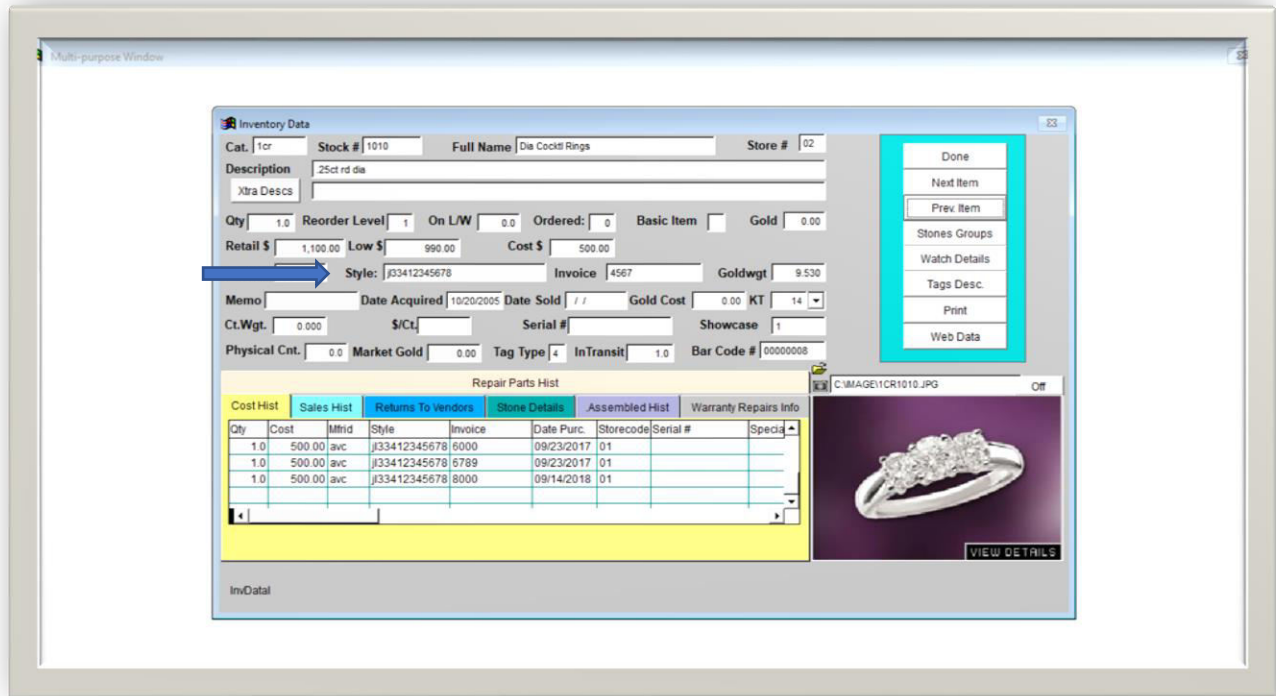

FOPE does not use serial numbers.

* As of 12/15/2021: JCS has a 20-character limit for entering vendor style numbers and a 15-character limit for entering serial numbers.