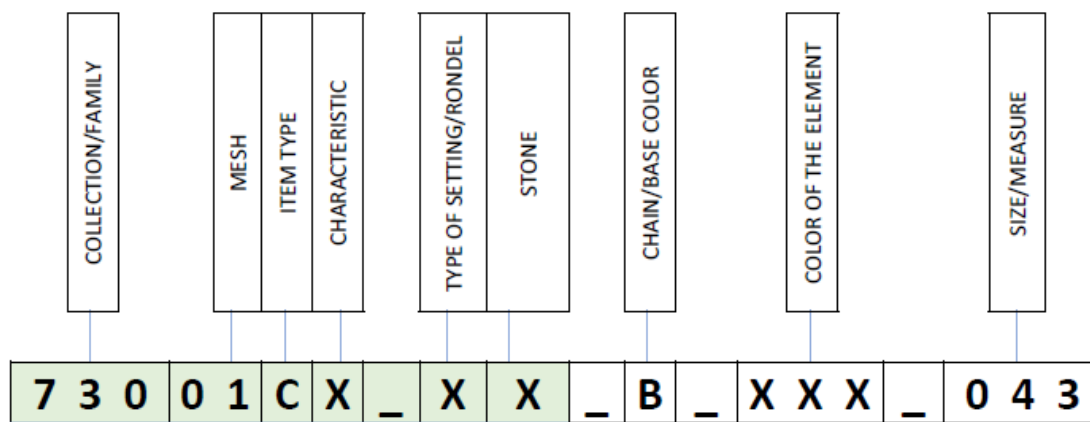

## for Jewelmate Point of Sale

FOPE has created their vendor style numbers in such a way that each variation of a particular design is accounted for, so there is no need to customize your numbers with metal colors, gemstones, sizes, or other information. Please see the attached guide for reading FOPE's style numbers.

The correct style number for FOPE is entered in the Design # field: **73001CX\_XX\_B\_XXX\_043**

Please see below for help in reading FOPE's style numbers:

MESH		ARTICLE		TYPE OF SETTING/RONDEL		STONE		CHAIN/BASE COLOR		COLOR OF THE ELEMENT	
01	MOD730	A	RING	X	PLAIN	X	NULL	B	WHITE	X	NULL
02	MOD591	B	BRACELET	B	BBR	B	WHITE DIAMOND	G	YELLOW	B	WHITE
03	MOD890	C	NECKLACE	P	PAVE	N	BLACK DIAMOND	R	ROSE	G	YELLOW
04	MOD580	F	LARIAT	S	GLUED STONES	W	BROWN DIAMOND	1	WHITE/ROSE	R	ROSE
05	MOD700	G	CUFFLINKS			C	CORAL	2	YELLOW/WHITE	1	WHITE-RHODIUM BLACK
06	MOD610	L	WATCH			P	PEARL	3	ROSE/YELLOW	2	YELLOW-RHODIUM BLACK
07	MOD520	O	EARRINGS			1	WHITE/BLACK	4	WHITE/YELLOW/ROSE	3	ROSE-RHODIUM BLACK
08	MOD710	S	BANGLE			2	BLUE SAPPHIRE				
09	MOD212					3	PINK SAPPHIRE				
10	MOD720					4	RUBIE				
11	MOD601					5	MIXED SAPPHIRE				
12	MOD590					6	EMERALD				
13	MOD261										
14	MOD450										
15	MOD401										
16	MOD211										
17	MOD215										