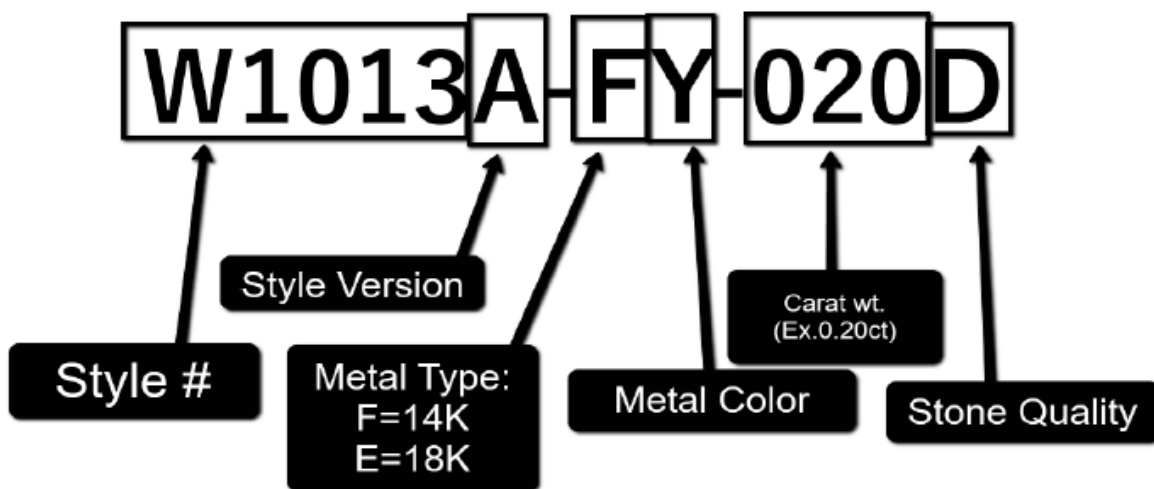

## Jocalio Vendor Style Guide for Jewelmate Point of Sale

Jocalio has created their vendor style numbers in such a way that each variation of a particular design is accounted for, so there is no need to customize your numbers with metal colors, gemstones, sizes, or other information. Please see the attached guide for reading Jocalio. style numbers.

The correct style number for Jocalio is entered in the Vendor Model # field: **W1013A-FY-020D**

Please see below for help in reading Jocalio's style numbers:

Examples of incorrectly entered style numbers: **W1013A**, **1013**, **W1013A-020D**, **W1013A YELLOW**, **S/O W1013A-FY-020D**

Print Detail Description on:  
 POS Transactions  
 AP Transactions

Attach Cert: Video: Barcode ID: 051905  
 UPC: All Stores  
 Store: Location:

Variation Combination	
Ring size	7.5
Job #	63177
Length	
Width	
Shape	
Carat Weight	
Color	
Clarity	
Instagram #	

\* As of 12/15/2021: Jewelmate has a 150-character limit for entering vendor style numbers and a 30-character limit for serial numbers.