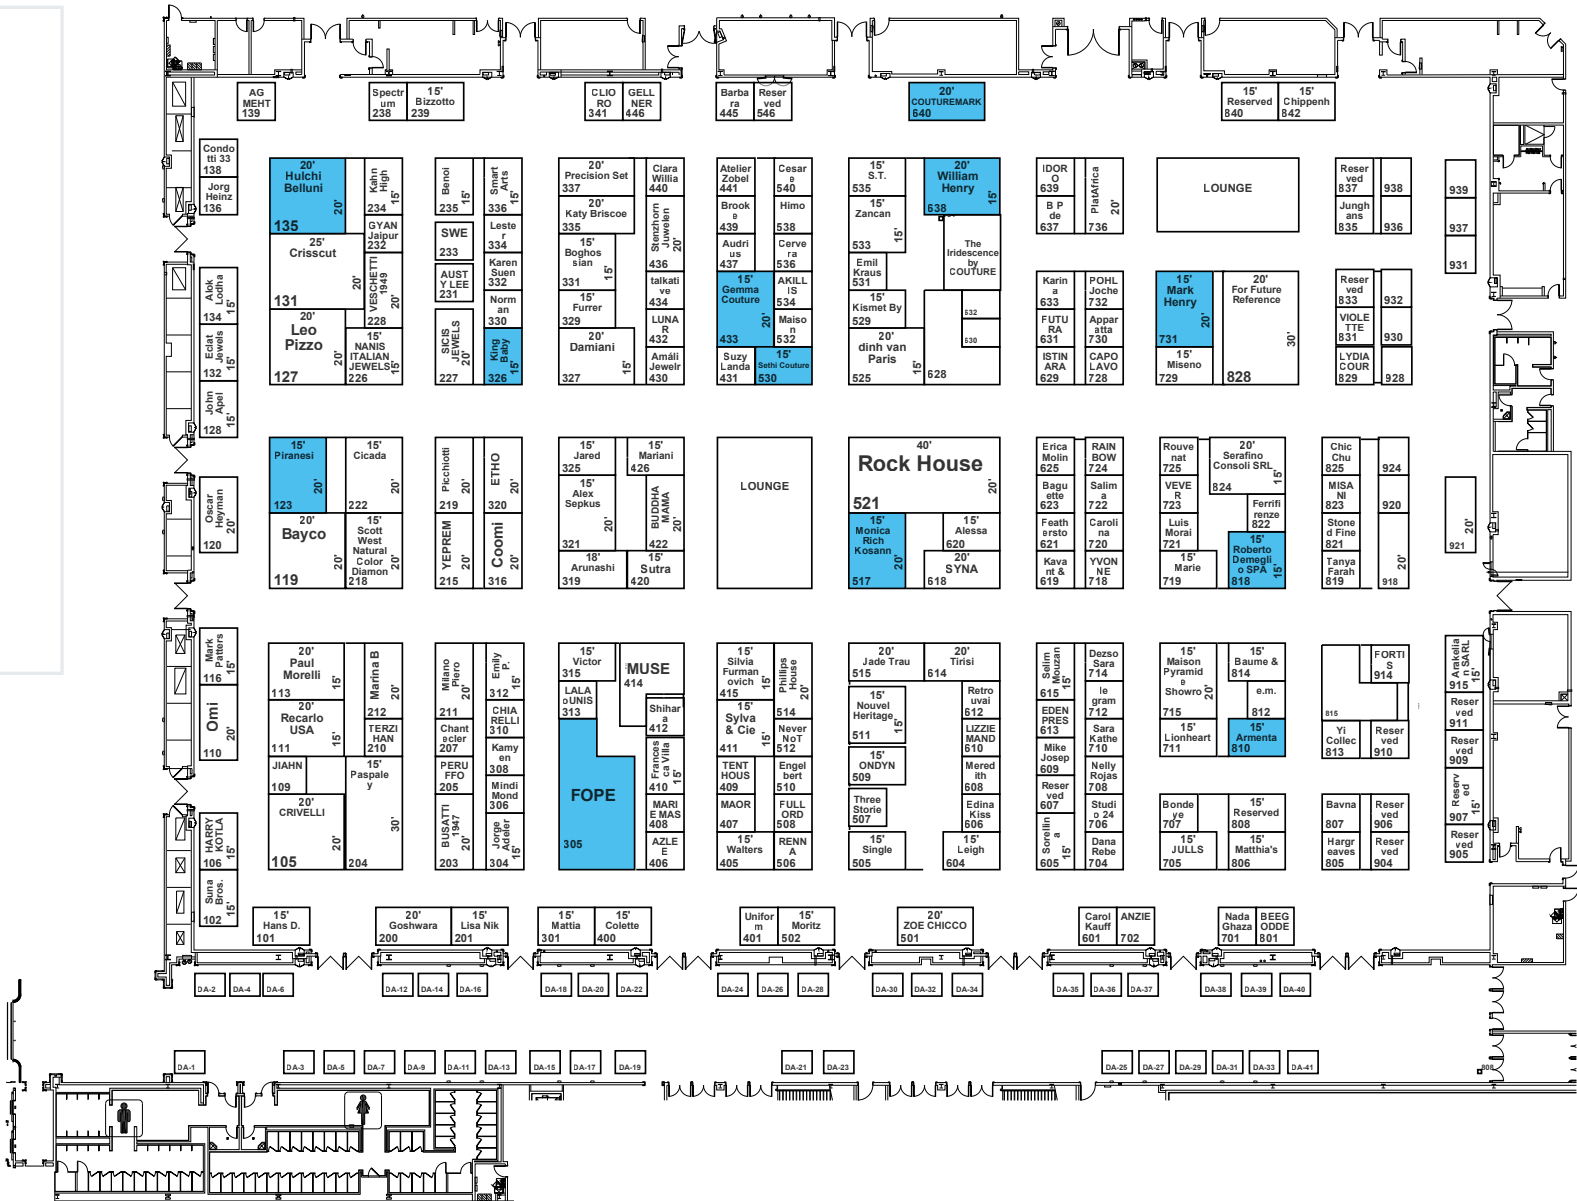

THE BIG NETWORK

COUTURE 2026 SHOW MAP

WYNN LAS VEGAS RESORT | LAS VEGAS NV

CASINO LEVEL

CASINO LEVEL

Armenta	810
Couturemark	640
FOPE	305
Gemma Couture	433
Hulchi Belluni	135
King Baby Studio	326
KWIAT	Wynn Casino Floor
Mark Henry	731
Monica Rich Kosann	517
Roberto Demeglio	818
Piranesi	123
Sethi Couture	530
William Henry	638

THE **BIG** NETWORK

COUTURE 2026 SHOW MAP

WYNN LAS VEGAS RESORT | LAS VEGAS NV
LOWER LEVEL

LOWER LEVEL

Marco Bicego AVIGNON2
Roberto Coin AVIGNON1

BALLROOMS

TACORI LAFLEUR 2

THE **BIG** NETWORK

COUTURE 2026 SHOW MAP

WYNN LAS VEGAS RESORT | LAS VEGAS NV

VILLAS

VILLAS

Michael M VILLA-107
 Mikimoto VILLA-207, 208
 Temple St Clair VILLA-210

THIRD FLOOR	50' 49'	66' 49'	66' 49'	50' 49'	50' 49'	66' 49'
	Villa-312	Villa-311	Sydney Evan Villa-310	Spinelli Kilcollin Villa-309	Anita Ko Villa-308	SUZANNE KALAN Villa-307
SECOND FLOOR	50' 49'	66' 49'	66' 49'	50' 49'	50' 49'	66' 49'
	Villa-212	Reserved Villa-211	Temple St Clair Villa-210	Vhernier USA Villa-209	MIKIMOTO Villa-208	MIKIMOTO Villa-207
FIRST FLOOR	50' 49'	66' 49'	66' 49'	50' 49'	50' 49'	66' 49'
	Villa-112	Villa-111	Robert Procop Exceptional Jewels Villa-110	Bell & Ross Villa-109	MESSIKA Paris Villa-108	MICHAEL M Villa-107