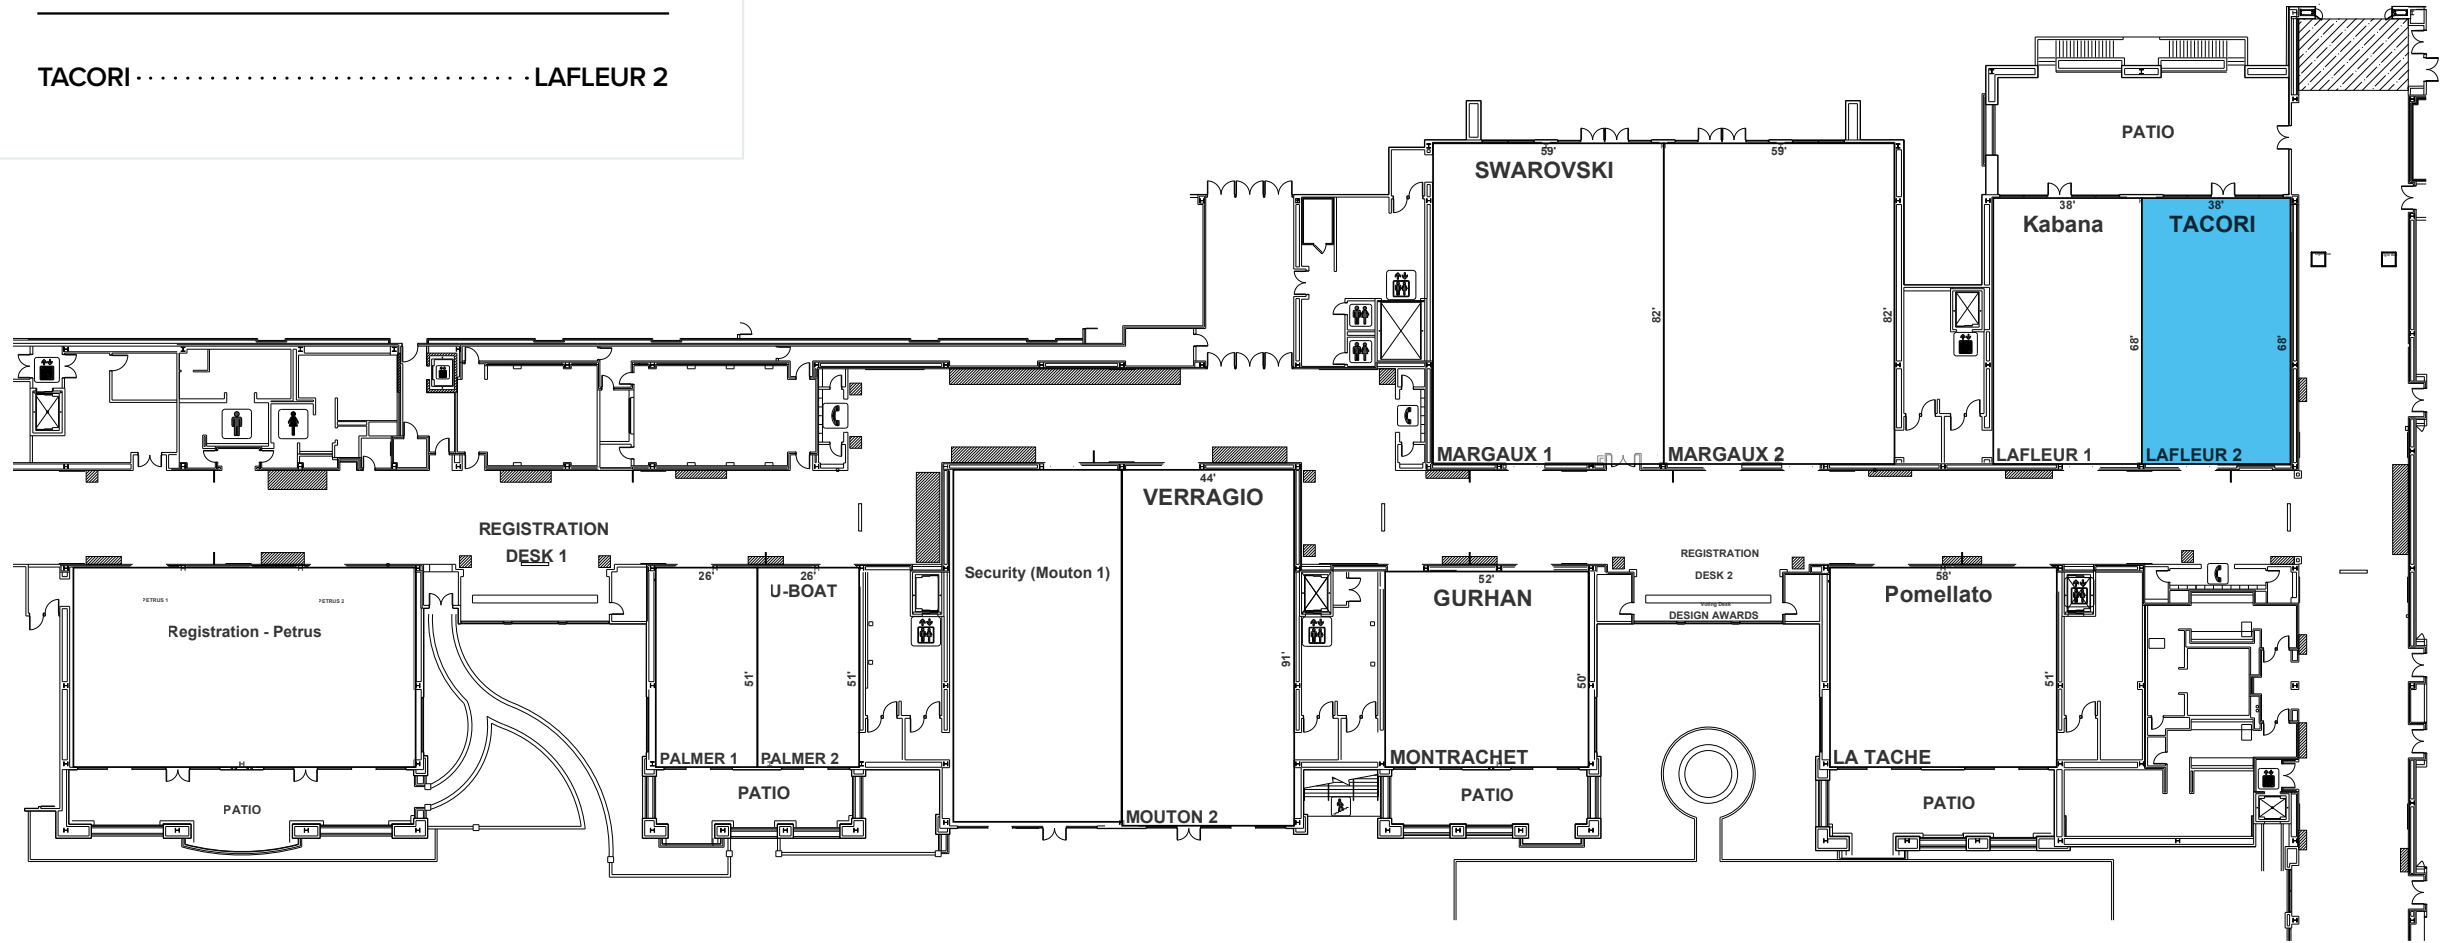

THE BIG NETWORK

COUTURE 2026 SHOW MAP

WYNN LAS VEGAS RESORT | LAS VEGAS NV

CASINO LEVEL

CASINO LEVEL

Armenta	810
Couturemark	640
FOPE	305
Gemma Couture	433
Hulchi Belluni	135
King Baby Studio	326
KWIAT	Wynn Casino Floor
Mark Henry	731
Monica Rich Kosann	517
Roberto Demeglio	818
Piranesi	123
Sethi Couture	530
William Henry	638

THE **BIG** NETWORK

COUTURE 2026 SHOW MAP

WYNN LAS VEGAS RESORT | LAS VEGAS NV
LOWER LEVEL

LOWER LEVEL

Marco Bicego AVIGNON2
Roberto Coin AVIGNON1

BALLROOMS

TACORI LAFLEUR 2

THE **BIG** NETWORK

COUTURE 2026 SHOW MAP

WYNN LAS VEGAS RESORT | LAS VEGAS NV

VILLAS

VILLAS

Michael M VILLA-107
 Mikimoto VILLA-207, 208
 Temple St Clair VILLA-210

THIRD FLOOR	50' 49'	66' 49'	66' 49'	50' 49'	50' 49'	66' 49'
	Villa-312	Villa-311	Sydney Evan Villa-310	Spinelli Kilcollin Villa-309	Anita Ko Villa-308	SUZANNE KALAN Villa-307
SECOND FLOOR	50' 49'	66' 49'	66' 49'	50' 49'	50' 49'	66' 49'
	Villa-212	Reserved Villa-211	Temple St Clair Villa-210	Vhernier USA Villa-209	MIKIMOTO Villa-208	MIKIMOTO Villa-207
FIRST FLOOR	50' 49'	66' 49'	66' 49'	50' 49'	50' 49'	66' 49'
	Villa-112	Villa-111	Robert Procop Exceptional Jewels Villa-110	Bell & Ross Villa-109	MESSIKA Paris Villa-108	MICHAEL M Villa-107